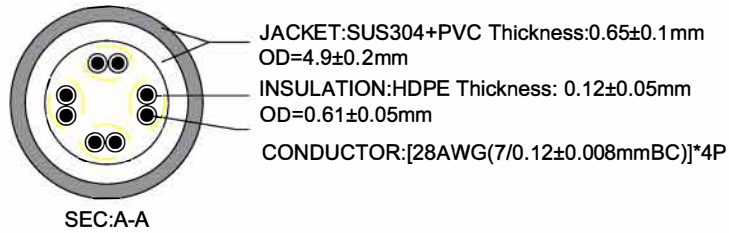

NOTE:ALL MATERIAL COMPLIANT ROHS STANDARD

REVISION INFORMATION			
Rec.	Rec. Date	Modified By	Brief Description
02	2022.3.30	FW	Add label info

orange 1	green 2
white/orange	white/orange
blue 3	brown 4
white/blue	white/brown

PINOUT		
P1	WIRE	P2
1	WHITE/ORANGE	1
2	ORANGE	2
3	WHITE/GREEN	3
6	GREEN	6
5	WHITE/BLUE	5
4	BLUE	4
7	WHITE/BROWN	7
8	BROWN	8

L(ft)	T(inch)	T(%)
3	±1.2	3.33%
5	±1.2	2%
7	±2	2.38%
10	±2	1.67%
25	±4	1.33%
50	±6	1%
65	±6	0.9%

LANshack
Sales@LANshack.com | 888-568-1230

DRAWN BY FW	DATE: 2022/03/30	DESCRIPTION: Cat 6A Outdoor Armored 28AWG Stock Ethernet Patch Cable
CHECKED BY ACE	SHEET 1 of 2	ITEM NO. SEPC-C6A-UT-OA65-XX
APPROVED BY	SCALE 1:1	REC. 00 UNIT: mm

NO.	PART NAME	SPECIFICATION DESCRIPTION	QTY	UNIT
③	RJ45 PLUG	8P8C 50U" GOLD PLATED TWO-PIECE PLUG.		
②	MOLDED	PVC MOLDED BOOT .		
①	CABLE	CAT.6A UTP PVC+SUS304 28AWG*4P BC		