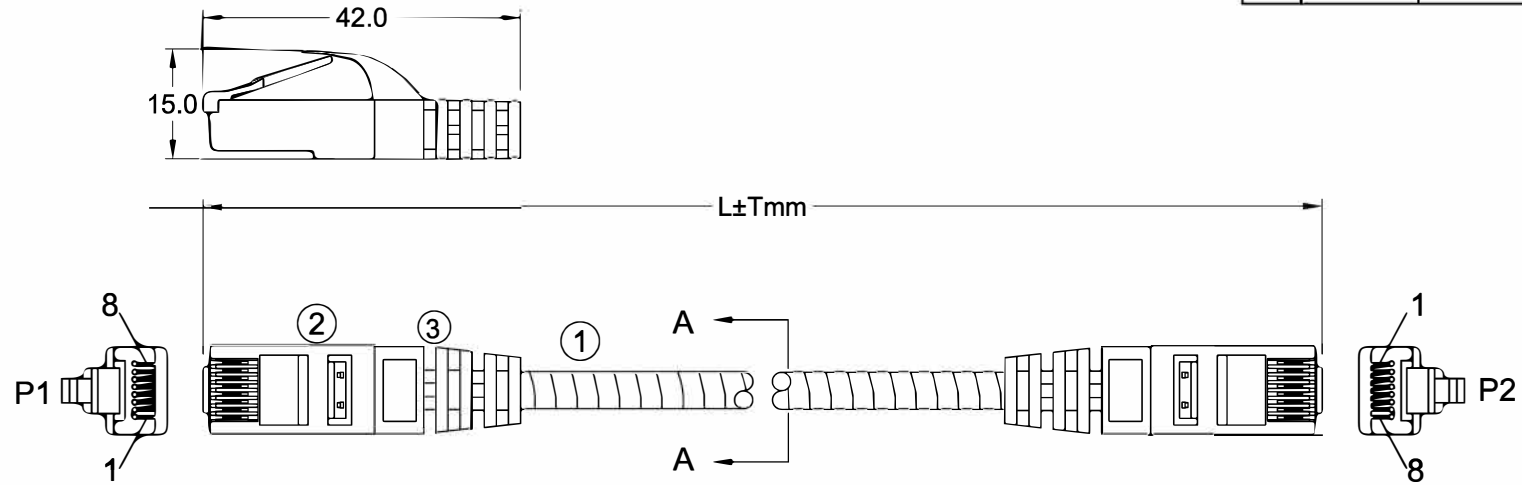

NOTE:ALL MATERIAL COMPLIANT ROHS STANDARD

REVISION INFORMATION			
Rec.	Rec. Date	Modified By	Brief Description
02	2022.3.30	FW	Add label info

orange 1	green 2
white/orange	white/orange
blue 3	brown 4
white/blue	white/brown

PINOUT		
P1	WIRE	P2
1	WHITE/ORANGE	1
2	ORANGE	2
3	WHITE/GREEN	3
6	GREEN	6
5	WHITE/BLUE	5
4	BLUE	4
7	WHITE/BROWN	7
8	BROWN	8

L(ft)	T(inch)	T(%)
3	±1.2	3.33%
5	±1.2	2%
7	±2	2.38%
10	±2	1.67%
25	±4	1.33%
50	±6	1%
65	±6	0.9%

LANshack
Sales@LANshack.com | 888-568-1230

DRAWN BY FW	DATE: 2022/03/30	DESCRIPTION: Cat 6A Outdoor Armored 28AWG Stock Ethernet Patch Cable
CHECKED BY ACE	SHEET 1 of 2	ITEM NO. SEPC-C6A-UT-OA65-XX
APPROVED BY	SCALE 1:1	REC. 00 UNIT: mm

NO.	PART NAME	SPECIFICATION DESCRIPTION	QTY	UNIT
③	RJ45 PLUG	8P8C 50U" GOLD PLATED TWO-PIECE PLUG.		
②	MOLDED	PVC MOLDED BOOT .		
①	CABLE	CAT.6A UTP PVC+SUS304 28AWG*4P BC